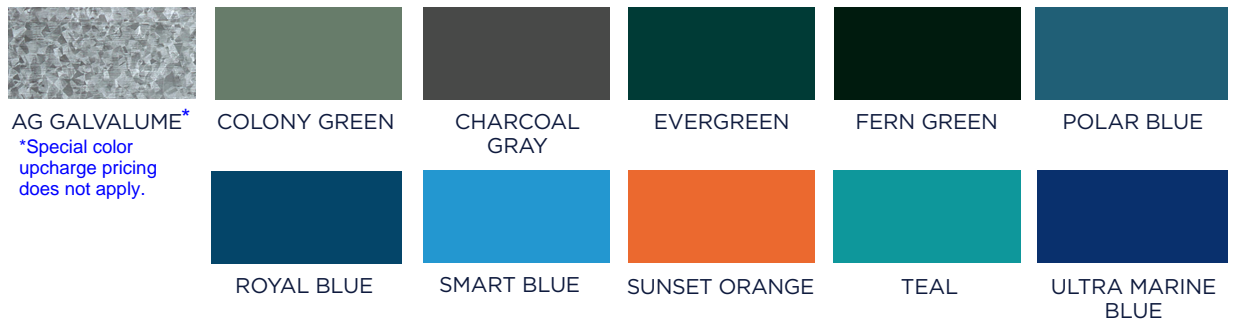

STANDARD COLORS

SPECIALTY COLORS (TIER 1) Special color upcharge applies

PRICING TIERS
An upcharge will be applied to all specialty door colors on all door models.

SPECIALTY COLORS (TIER 2) Special color upcharge applies

SPECIALTY COLORS (TIER 3) Special color upcharge applies

SPECIALTY COLORS (TIER 4) Special color upcharge applies

PLEASE NOTE: All color images are provided to assist in branding and marketing processes, and are not a guarantee of exact color match. For actual paint matching codes for the Home Depot, please reference the specific color chart on the Janus website.